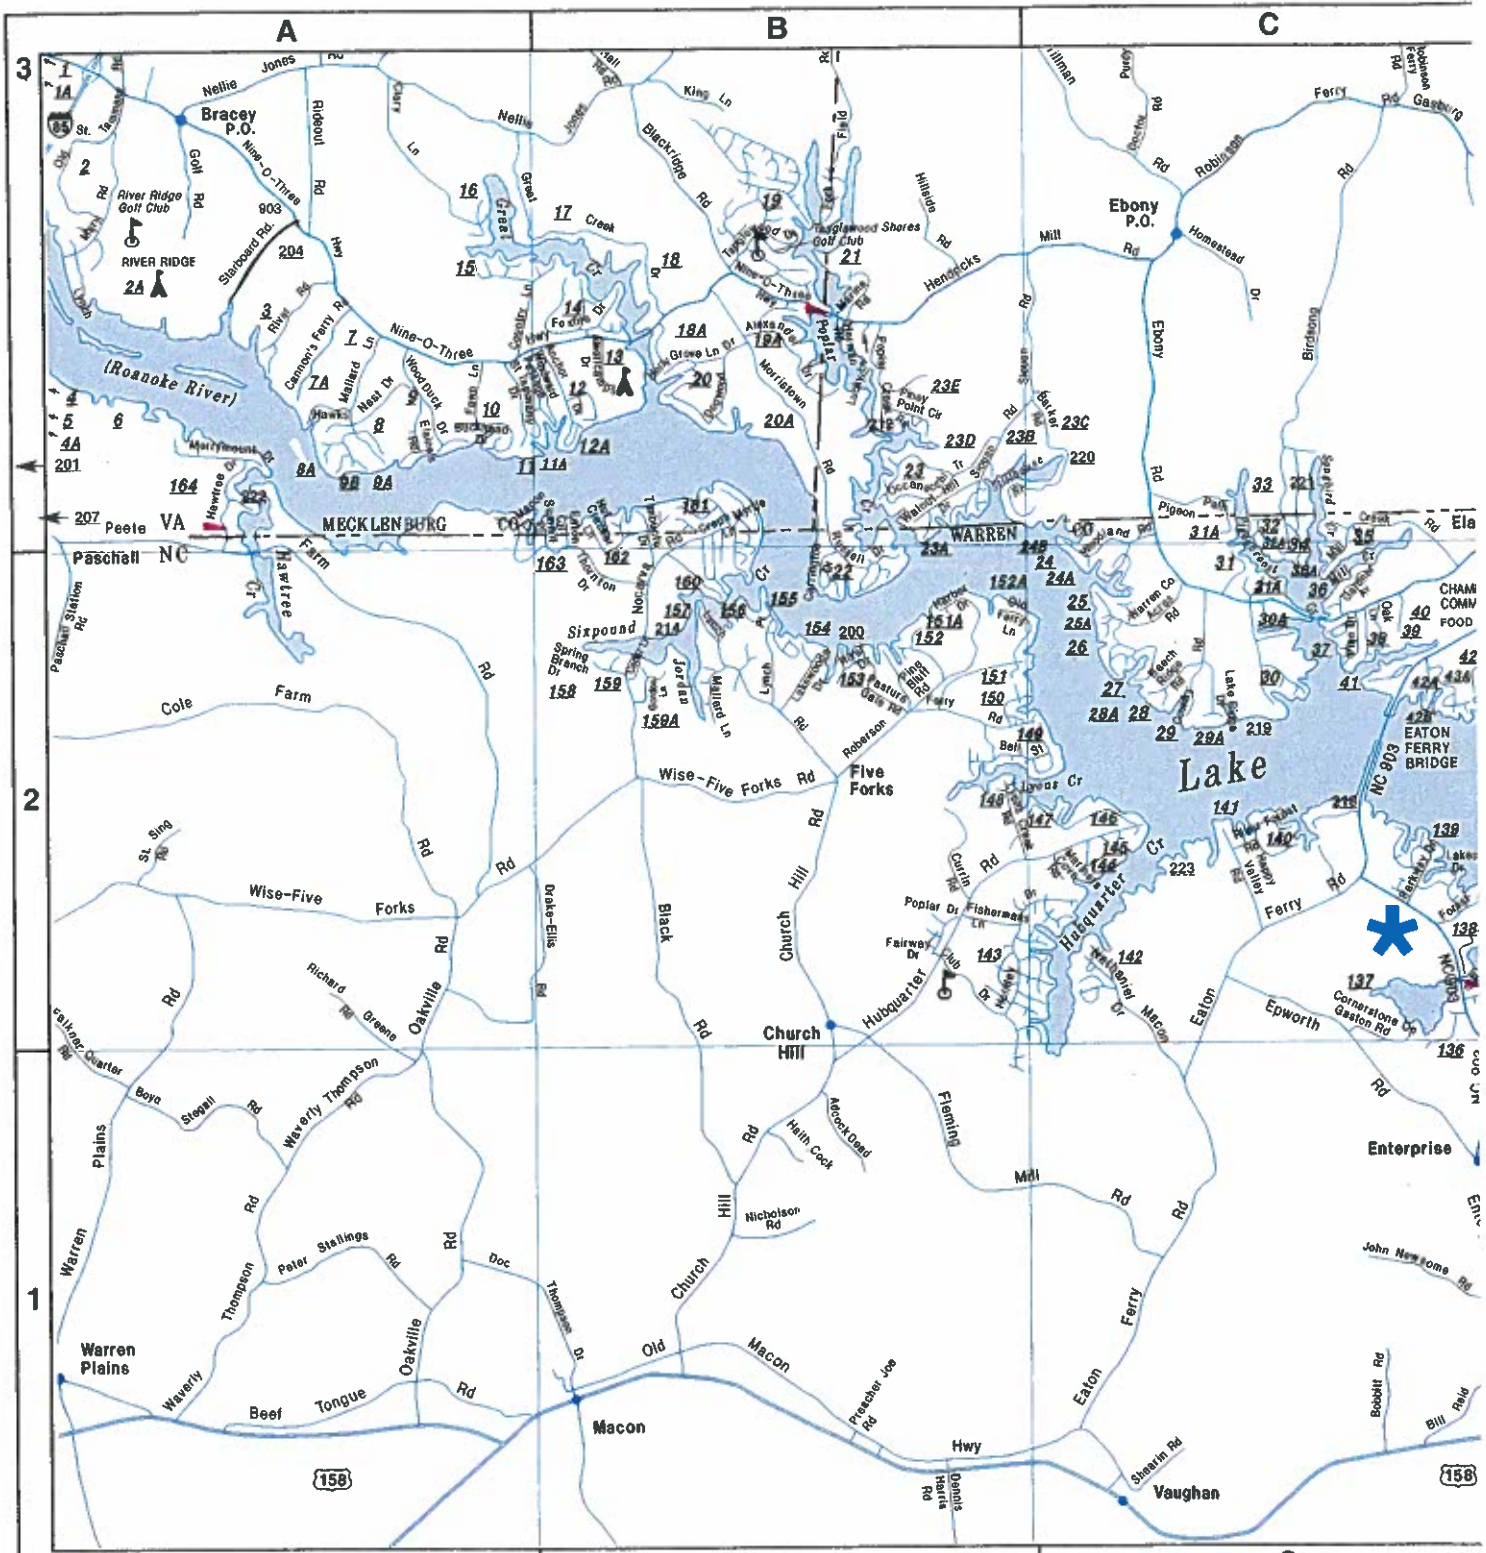

C-LINE GRAPHICS, INC.
 MAP OF
LAKE GASTON
 NORTH CAROLINA - VIRGINIA
 SCALE IN FEET & MILES

 © 2010, Viewmap, Inc.

Solomon's Cove	99 E2	Maple Pointe	29A C2	Paradiso Point	.82A E3	Roanoke Reservo	219 C2	Stonhouse Acres	136 C1	Webbs Gate	
Gaston Estates	143 B2	Marlock	.5 A3	Pasture Gate	153 B2	Roanoke Shores	113 E2	St. Tammany Landing	11 A3	West Winds	
Gaston Estates	86 E3	Marinos Cove	144 C2	Pea Hill Estates	82 E3	Robinson Ferry Estates	151 B2	Summerfield	212 B3	Whippoorwill Hills	
Shores North	.56 D2	Manindale	6 A3	Pea Hill Shores	83 E3	Rochelle Cove	119 D2	Summer Place	159 B2	Whispering Pines	
Shores South	114 E2	Matthews Manorwoods	157 B2	Peelo River Farm	.222 A3	Rock Island Cove	.81 D3	Sunny Acres	126 D2	Whitby Cove	
Side	.42A C2	Merymount	164 A3	Pigeon Path	31A C3	Ross	.42B C2	Sunny Acres	126 D2	Whit-Locke Point	
iew Estates	23A B2	Milk Creek Landing	.35 C2	Pigeon Roost	32A C2	Salmons Point	135A C2	Sunset Point	61A D2	Walds Court	
iew Estates (Old)	.58 D2	Mistipnos	106 E2	Pine Bluff	152 B2	Sandy Shores	72 D2	Tanglewood Shores	19 B3	Walker Hill	
oods	154 B2	Moretuck Manor	.25 C2	Pine Ridge Shores	.56A D2	Sandy Trace	.80 D2	Thomfield Medlin	129 D1	Wald's Landing	
oods	.43 C2	Mornstom	.22 B2	Pine View	.64 D2	Sattlers Cove	.166 D2	Thorton Place	163 A2	Walser Oaks	
Point	24A C2	Mossley	11A B3	Pinewood Acres	.94 E2	Shadowbrook Shores	.40 C2	Timber Creek	118 D2	Walser Pines	
Point	108A E1	Myrick Estates	109 E2	Piney Point	.00A D2	Shady Grove	217 E3	Timberland Shores	73 D3	Windward Shores	
y Shores	211 E2	Nocarva	161 B3	Piney Point	23A B3	Siouan Shores	23 B3	Timberline Shores	73 D3	Windy Pointe	
Empena	.57 D2	Norhams	.96A E2	Poplar Creek Estates	.21 B3	Six on Sixpound	158 B2	Timbuclu	162 B3	Woodhaven	
ooderaca	160 B2	Northampton Heights	.89 E2	Portside	.204 A3	Songbird View	34 C2	Triton Point	132 D2	Woodlake Point	
Creek	.49 D3	North Cove	.89 E2	Powell's Mill Point	.63 D2	Southside Shores	.85 E3	Tudor Estates	.16 B3	Woodlandhurst	
Branch Shores	16 B3	North Point Cove	103 E2	Polythress Estates	.79 D2	Speckle Cove	.91 E2	Turkey Run	.24 C2	Woodland Shores	
ut Point	.84A E3	North Shore Acres (1)	.36 C2	Quail Ridge	.54 D2	Sprinkler Point	.44 C2	Turtle Point	.82 D2		
ove	868 E3	North Shore Acres (2)	.31A C2	Ramire	.209 D2	Spring Garden Estates	.97A E2	Twin Oak Shores	.37 C2		
A. Shaw	.7 A3	Oak Grove	.56A D2	Red Bug	.52A D2	Springwood	.69A D2	Two Creeks	122 D2		
Creek East	147 C2	Oak Ridge	.46 C2	River Bend	149 B2	Stanokstone Estates	.71 D2	Walker Hill	118A D2		
Creek Estates	148 B2	Old Bridge Point	145 C2	River Forest	140 C2	Starboard Point	.67A D2	Warren County Acres	.26 C2		
d Bay	115 D2	Olde Ferry Estates	152A B2	River Ridge	2A A3	Stilwater Branch	220 C3	Waterford	203 E2		
d Point	115A D2	Osprey Point	116 D2	Riverview	.55 D2	Stilwater	202 D2	Watermans Point	.74 D3		