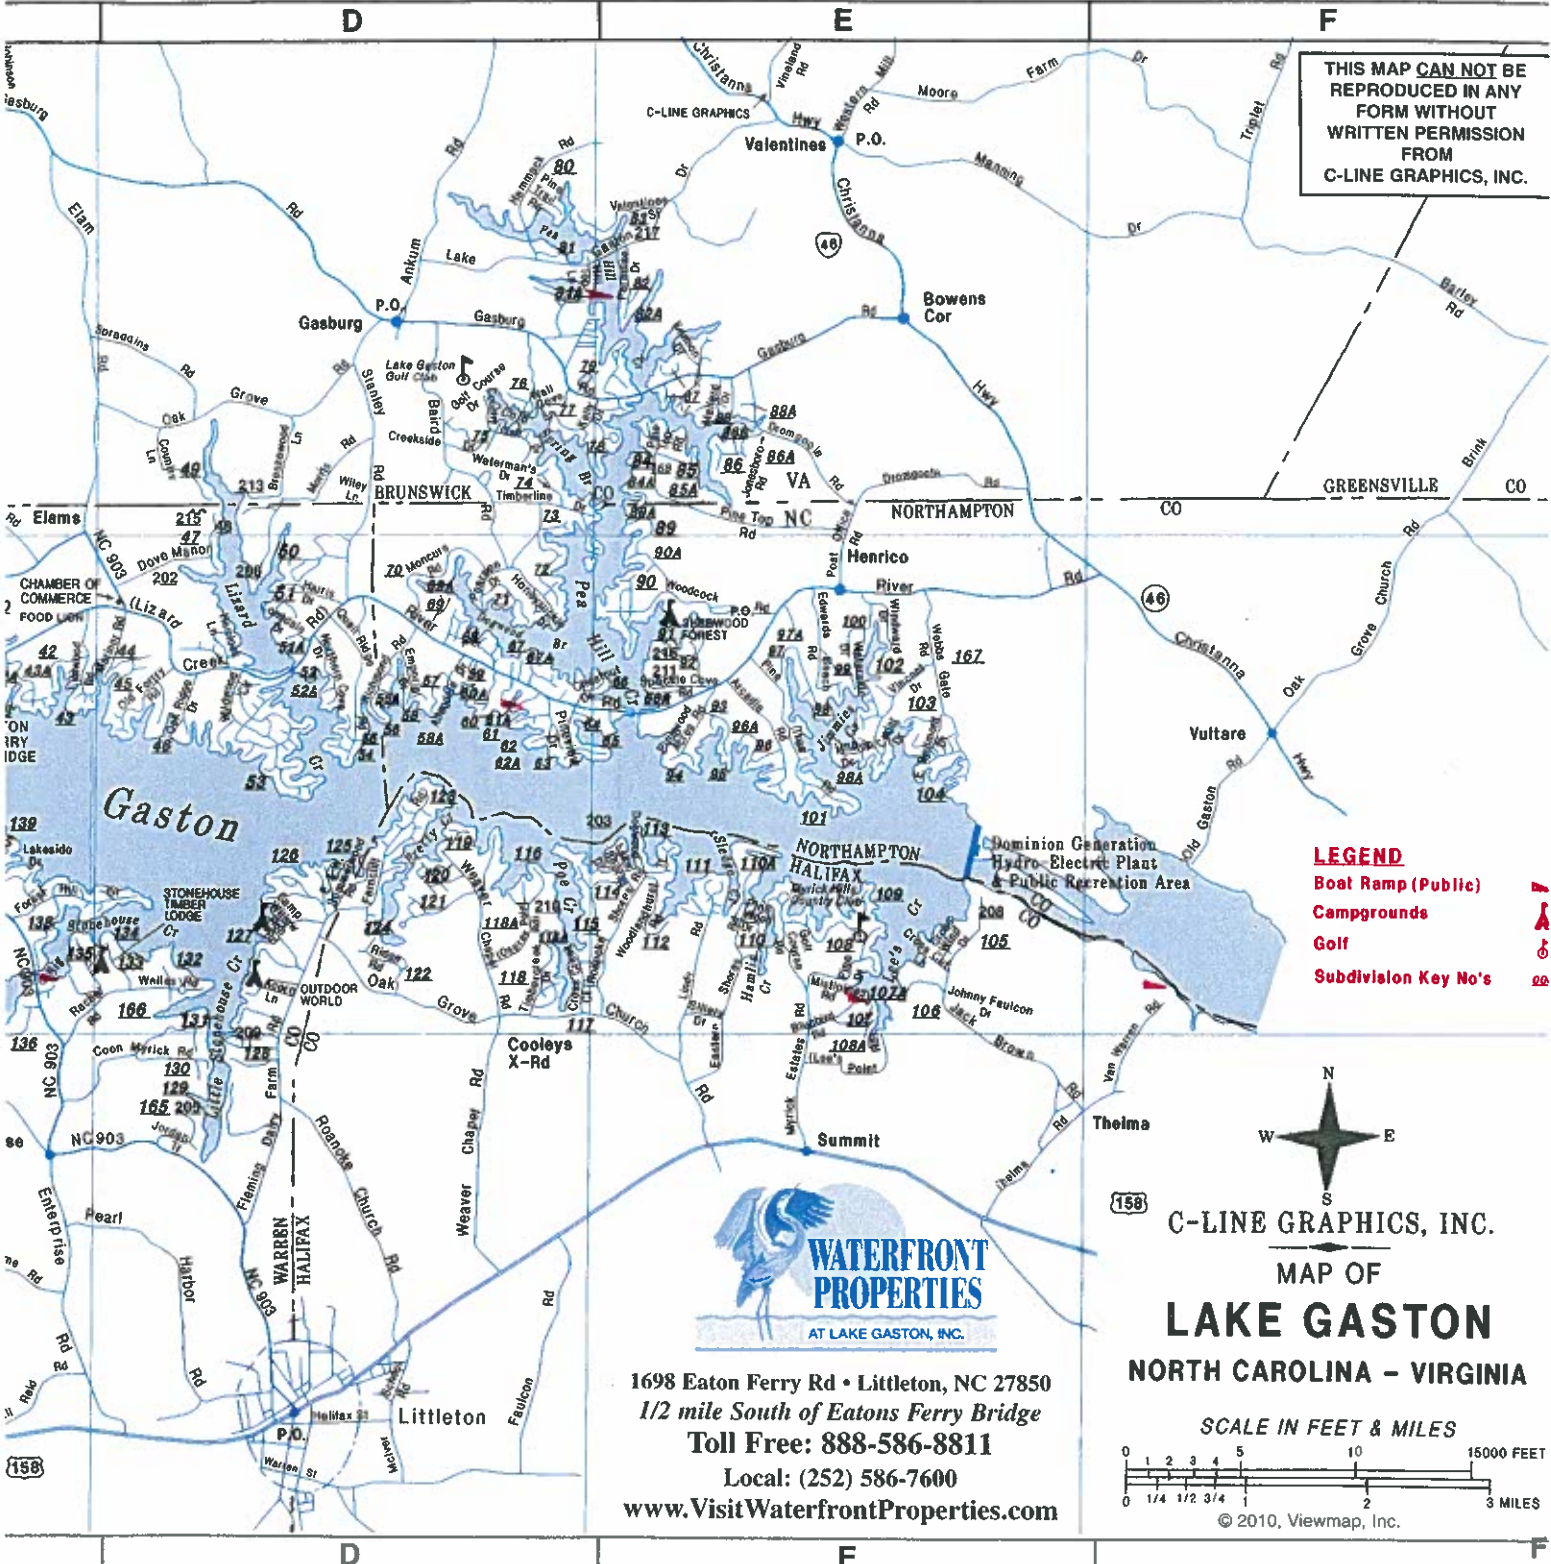

THIS MAP CAN NOT BE REPRODUCED IN ANY FORM WITHOUT WRITTEN PERMISSION FROM C-LINE GRAPHICS, INC.

LEGEND
Boat Ramp (Public)
Campgrounds
Golf
Subdivision Key No's

1698 Eaton Ferry Rd • Littleton, NC 27850
1/2 mile South of Eatons Ferry Bridge
Toll Free: 888-586-8811
Local: (252) 586-7600
www.VisitWaterfrontProperties.com

C-LINE GRAPHICS, INC.
MAP OF
LAKE GASTON
NORTH CAROLINA - VIRGINIA
SCALE IN FEET & MILES

© 2010, Viewmap, Inc.

Solomon's Cove	99 E2	Maple Pointe	29A C2	Paradiso Point	.82A E3	Roanoke Reservo	219 C2	Stonhouse Acres	136 C1	Webbs Gate	
Gaston Estates	143 B2	Marlock	.5 A3	Pasture Gate	153 B2	Roanoke Shores	113 E2	St. Tammany Landing	11 A3	West Winds	
Gaston Estates	86 E3	Marinos Cove	144 C2	Pea Hill Estates	82 E3	Robinson Ferry Estates	151 B2	Summerfield	212 B3	Whippoorwill Hills	
Shores North	.56 D2	Manindale	6 A3	Pea Hill Shores	83 E3	Rochelle Cove	119 D2	Summer Place	159 B2	Whispering Pines	
Shores South	114 E2	Matthews Manorwoods	157 B2	Peelo River Farm	.222 A3	Rock Island Cove	.81 D3	Sunny Acres	126 D2	Whitby Cove	
Side	.42A C2	Merymount	164 A3	Pigeon Path	31A C3	Ross	.42B C2	Sunny Acres	126 D2	Whit-Locke Point	
iew Estates	23A B2	Milk Creek Landing	.35 C2	Pigeon Roost	32A C2	Salmons Point	135A C2	Sunset Point	61A D2	Walds Court	
iew Estates (Old)	.58 D2	Mistipnos	106 E2	Pine Bluff	152 B2	Sandy Shores	72 D2	Tanglewood Shores	19 B3	Walker Hill	
oods	154 B2	Moretuck Manor	.25 C2	Pine Ridge Shores	.56A D2	Sandy Trace	.80 D2	Thomfield Medlin	129 D1	Wald's Landing	
oods	.43 C2	Mornstom	.22 B2	Pine View	.64 D2	Sattlers Cove	.166 D2	Thorton Place	163 A2	Walser Oaks	
Point	24A C2	Mossley	11A B3	Pinewood Acres	.94 E2	Shadowbrook Shores	.40 C2	Timber Creek	118 D2	Walser Pines	
Point	108A E1	Myrick Estates	109 E2	Piney Point	.00A D2	Shady Grove	217 E3	Timberland Shores	73 D3	Windward Shores	
y Shores	211 E2	Nocarva	161 B3	Piney Point	23A B3	Siouan Shores	23 B3	Timberline Shores	73 D3	Windy Pointe	
Empena	.57 D2	Norhams	.96A E2	Poplar Creek Estates	.21 B3	Six on Sixpound	158 B2	Timbuclu	162 B3	Woodhaven	
ooderaca	160 B2	Northampton Heights	.89 E2	Portside	.204 A3	Songbird View	34 C2	Triton Point	132 D2	Woodlake Point	
Creek	.49 D3	North Cove	.89 E2	Powell's Mill Point	.63 D2	Southside Shores	.85 E3	Tudor Estates	.16 B3	Woodlandhurst	
Branch Shores	16 B3	North Point Cove	103 E2	Polythress Estates	.79 D2	Speckle Cove	.91 E2	Turkey Run	.24 C2	Woodland Shores	
ut Point	.84A E3	North Shore Acres (1)	.36 C2	Quail Ridge	.54 D2	Sprinkler Point	.44 C2	Turtle Point	.82 D2		
ove	868 E3	North Shore Acres (2)	.31A C2	Ramire	.209 D2	Spring Garden Estates	.97A E2	Twin Oak Shores	.37 C2		
A. Shaw	.7 A3	Oak Grove	.56A D2	Red Bug	.52A D2	Springwood	.69A D2	Two Creeks	122 D2		
Creek East	147 C2	Oak Ridge	.46 C2	River Bend	149 B2	Stanokstone Estates	.71 D2	Walker Hill	118A D2		
Creek Estates	148 B2	Old Bridge Point	145 C2	River Forest	140 C2	Starboard Point	.67A D2	Warren County Acres	.26 C2		
d Bay	115 D2	Olde Ferry Estates	152A B2	River Ridge	2A A3	Stilwater Branch	220 C3	Waterford	203 E2		
d Point	115A D2	Osprey Point	116 D2	Riverview	.55 D2	Stilwater	202 D2	Watermans Point	.74 D3